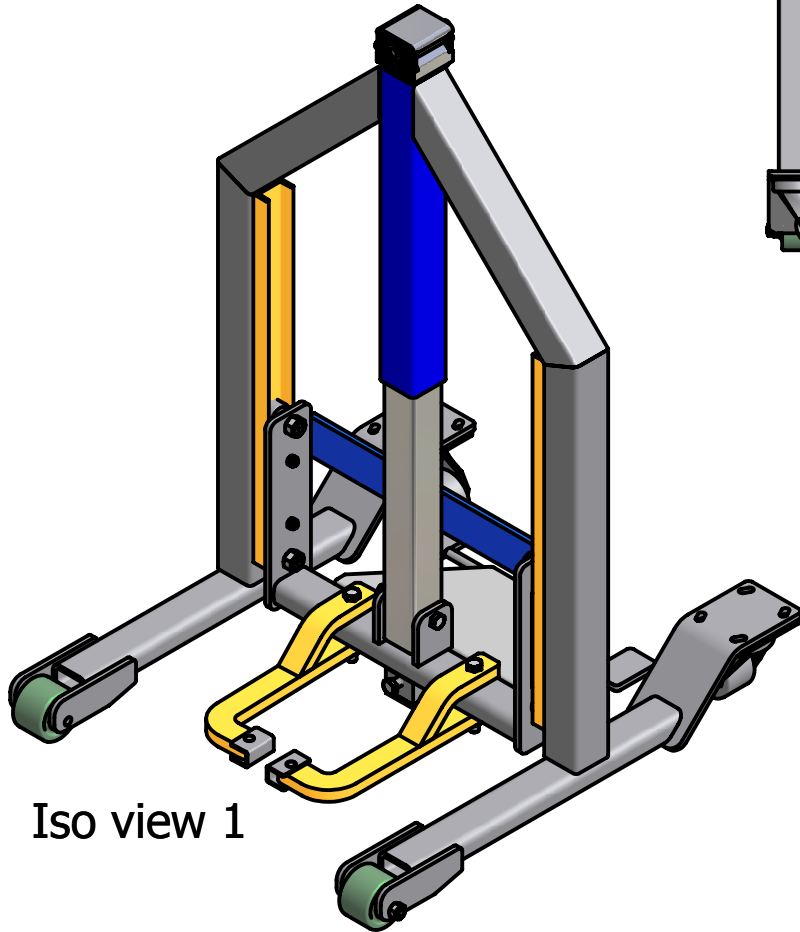

Scooter Gondola Lifter

model 30-30-2004

Operator side

Iso view 1

Iso view 2

Scooter

Des Moines, IA 50313
ph 515-564-1111
www.gondolamovers.com