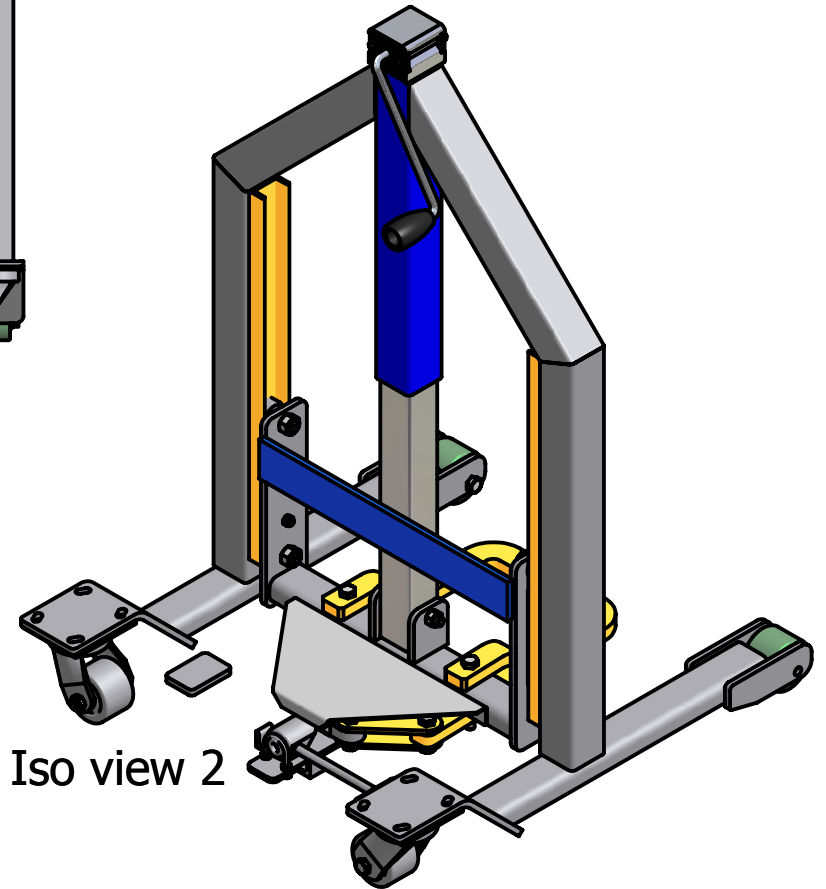

Scooter Gondola Lifter

model 30-30-2004

Operator side

Iso view 1

Iso view 2

Scooter

Des Moines, IA 50313
ph 515-564-1111
www.gondolamovers.com