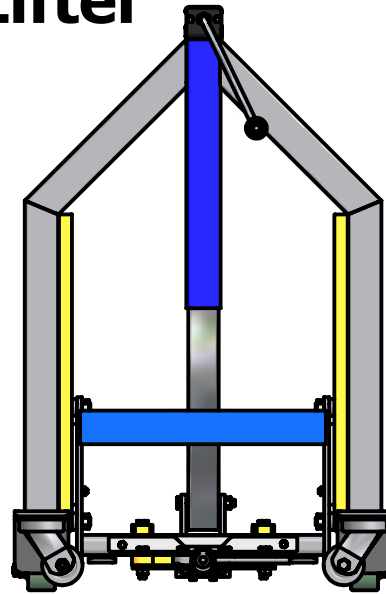

Scooter Gondola Lifter

model 30-30-2004

Operator side

Iso view 1

Iso view 2

Scooter

Des Moines, IA 50313
ph 515-564-1111
www.gondolamovers.com